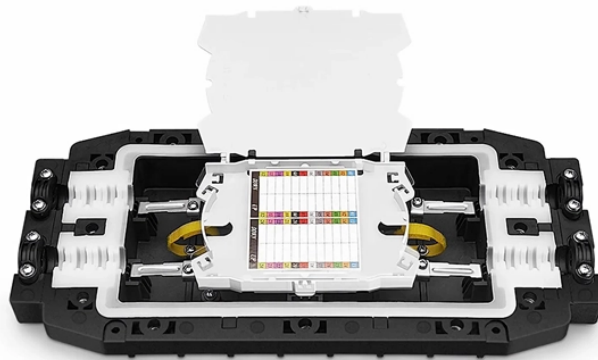

Maldives U-shaped steel cable tray

Maldives U-shaped steel cable tray

Under Desk Cable Management Tray - No-Drill Steel Organizer, Lightweight & Durable, Multi-Compartment Cord * for Office, Kitchen, Home Use - Black, Under Desk Accessory | Modern Cable ...

Cable Tray (9"6") SKU: 55555 METAL Model no: GC01-02 Brand: CH& Q ALU: 39507 Color: SILVER Pre-Order Details Specifications ETA: JUNE Order and pay today to benefit from huge savings!!

Out of stock JUCE INO HD Cabe Tray Elbow with Cover 1.5mm x 90D MVR 2,070.00 + JUCE GI Rubber Lined Pipe Clamp 1 1/4 Inches (Range: 39-46mm)

Open-style cable trays promote better airflow around cables, reducing heat build up and improving the overall cooling efficiency of the electrical system. Ladder cable trays have a ladder-like design with ...

This Under Desk Cable Management Tray features a no-drill clamp mount with extended 3.9-inch arms, fitting desks from 0.39 to 3.14 inches thick—including curved and step designs.

Overview Cable manager helps you to keep your cables tidy within your cabinet or Server Rack.