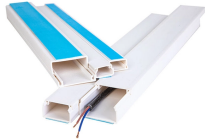

Maldives U-shaped steel cable tray

Maldives U-shaped steel cable tray

Under Desk Cable Management Tray - No-Drill Steel Organizer, Lightweight & Durable, Multi-Compartment Cord * for Office, Kitchen, Home Use - Black, Under Desk Accessory | Modern Cable ...

Open-style cable trays promote better airflow around cables, reducing heat build up and improving the overall cooling efficiency of the electrical system. Ladder cable trays have a ladder-like design with ...

This Under Desk Cable Management Tray features a no-drill clamp mount with extended 3.9-inch arms, fitting desks from 0.39 to 3.14 inches thick—including curved and step designs.

Overview Cable manager helps you to keep your cables tidy within your cabinet or Server Rack.

Our cable trays are produced in fit for purpose materials like stainless steel, galvanized, aluminium and fibreglass (FRP/GRP) composites to suit any project type both offshore and onshore. We also offer a ...