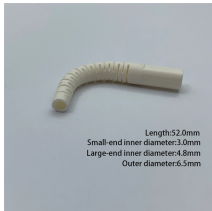

Get an Airbnb for every kind of trip → 8 million vacation rentals → 2 million Guest Favorites → 220+ countries and regions worldwide

New IP40 distribution boxes, new design with great ease of assembly Discover the IP40 distribution boxes of the new GOLD Series specially designed for the tertiary and residential sector.