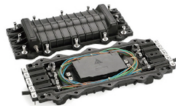

The Cable Management Tray CMP502 is designed to help organize and conceal cables, power strips, and adapters beneath your desk, promoting a tidy and efficient workspace.

Flexible Vertical Wire Management Horizontal Cable Management Trays for Workbenches Horizontal Metal Cable Management Horizontal Plastic Cable Management Horizontal wire box, felt Horizontal ...

Cable trunking is an enclosure usually with a rectangular cross section, and with one removable or hinged side, that is used to protect cables and provide space for other electrical equipment.

45U Vertical Cable Management, 1Set = 2 Pcs. (Left/Right) Black. 20U Vertical Cable Management, 1Set = 2 Pcs. (Left/Right) Black. 24U Vertical Cable Management, 1Set = 2 Pcs. (Left/Right) Black. ...

Cable trays are a type of cable management system used to support and organize electrical cables and wires in commercial, industrial, and residential settings.

CABLE MANAGEMENT TRAY 24U 150mm PERFORATE €32,25 No Stock CABLE MANAGEMENT TRAY 45U 150mm PERFORATE €30,04 CABLE MANAGEMENT TRAY 42U 150mm PERFORATE ...