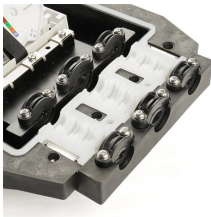

The Cable Management Tray CMP502 is designed to help organize and conceal cables, power strips, and adapters beneath your desk, promoting a tidy and efficient workspace.

Flexible Vertical Wire Management Horizontal Cable Management Trays for Workbenches Horizontal Metal Cable Management Horizontal Plastic Cable Management Horizontal wire box, felt Horizontal ...

Cable trunking is an enclosure usually with a rectangular cross section, and with one removable or hinged side, that is used to protect cables and provide space for other electrical equipment.

45U Vertical Cable Management, 1Set = 2 Pcs. (Left/Right) Black. 20U Vertical Cable Management, 1Set = 2 Pcs. (Left/Right) Black. 24U Vertical Cable Management, 1Set = 2 Pcs. (Left/Right) Black. ...