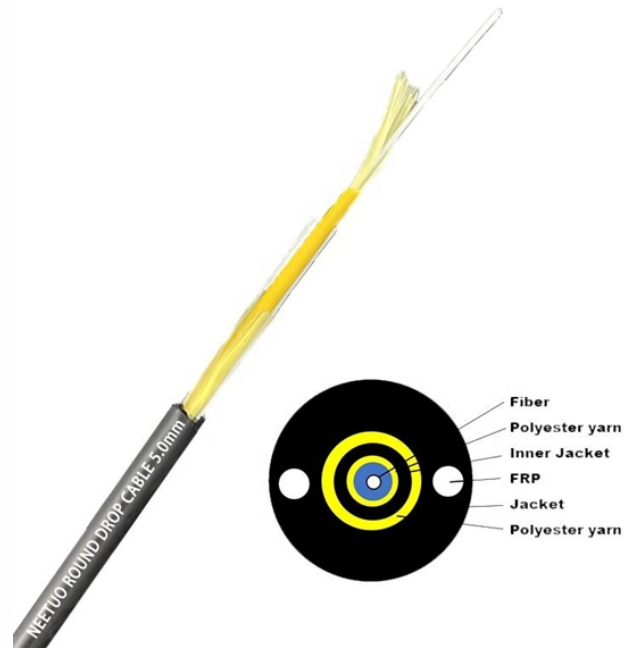

Malta Fiberglass Cable Tray Production Equipment

Malta Fiberglass Cable Tray Production Equipment

Enduro fiberglass cable ladder tray is designed specifically to endure the harshest environments and increase operational safety. Our products undergo world-class, on-site, comprehensive testing to ...

Our advanced cable tray production line is engineered to provide automated forming, punching, and cutting processes for various types of cable trays, including perforated, ladder, and solid-bottom trays.

Cable Tray & Mesh Tray. [Read more.](#)

SFSP-INTECH Fiberglass Reinforced Plastic Cable Management System is designed, manufactured, and tested to be installed in most harsh environmental conditions of onshore and offshore facilities ...

Our Fiberglass Cable Tray gives you the load capacity of steel, plus the inherent characteristics afforded by Pultrusion Technology: non-conductive, non-magnetic, and corrosion-resistant.

Tested for ABS, NEMA and IEC, B-Line series fiberglass cable tray is ideal for harsh, marine and caustic environments. Learn about its corrosion resistant properties.