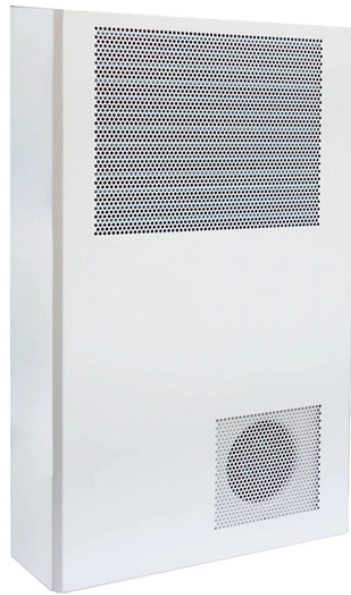

## Manual Distribution Box Models and Specifications

The clever distribution concept The exclusive compact and modular design of our distribution blocks allows easy installation combined with a great flexibility of use.

Learn how final distribution boards, smart meters, and proper electrical installation design work together to create energy-efficient homes that reduce power waste.

Our Distribution Panels are designed to act as the feeder to smaller temporary power boxes, or are wired for powering large equipment. Either a larger three phase generator or other source may ...