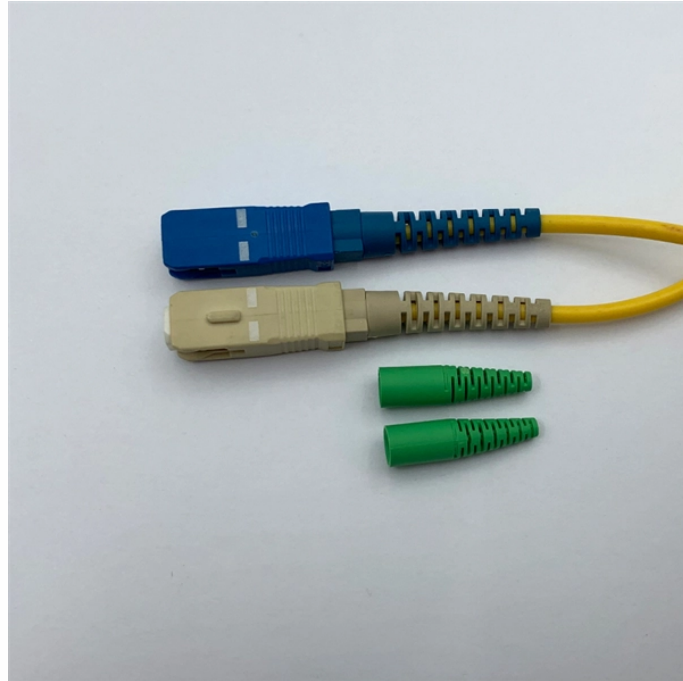

Mari Trough-type Cable Tray Project

Mari Trough-type Cable Tray Project

Discover the essential guide to cable tray systems. Learn about ladder, trough, and wire mesh types, key components, and expert installation tips for safe and organized cable management.

A professional guide to trough type cable trays. Explore load capacity charts, installation guidelines, advantages over ladder type, and key selection criteria for your project.

The Ladder Tray features light, rugged, tubular steel construction. It is designed for mechanical support and strain relief in long runs of cable and creates a smooth gradual bend for cable. Rail and stringer ...

Discover the essential guide to cable tray systems. Learn about ladder, trough, and wire mesh types, key components, and expert installation tips ...

Fabricated in numerous styles (wiremesh, ladder, ventilated trough, channel, and solid-bottom) and sizes, cable tray provides the greatest versatility among cable support systems, while offering ...

Our solid bottom trough tray is used to carry smaller instrumentation, data communications, computer, telephone, control and fiber optic cable from one location to another.

Cablofil steel trough trays provide the strength and security required when then need to limit cable access is of primary importance.