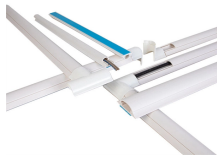

Materials of Fiber Optic Connectors

Materials of Fiber Optic Connectors

A component within all fiber optic connectors is called the "ferrule." The ferrule ensures alignment during connector mating and is often made from a hardened material such as ceramic, stainless steel, ...

Fiber Optic Center provides all the industry recommended MPO and MTP® Connector materials and equipment designed specifically for these assemblies. Integrating our manufacturing ...

Okay, let's break down the materials used in fiber optic connectors. It's a surprisingly diverse list, as different parts of the connector require different properties.