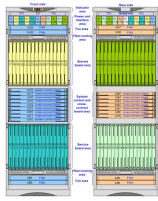

Designed for safety and durability, our range includes solutions for residential, commercial, and industrial electrical setups in Mauritius.