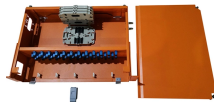

Plexo Box RD Diameter 65mm With Rubber Glands - PET-RO65 RS 40.00 Vat incl. Add to basket

Located in Riche Terre, Mauritius, the company offers various affordable equipment and parts for electrical installations, power management systems, construction tools, personal protective ...