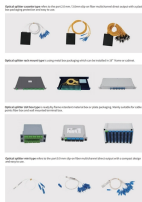

Mechanical Level 3 Electrical Distribution Box

Mechanical Level 3 Electrical Distribution Box

Third level distribution box: refers to the final junction box of each electrical appliance, which can be movable and fixed. Remember that the leakage protection switch is the last one, and ...

Discover our range of NEMA 3R junction boxes and enclosures, designed to protect electrical components in various environments. These durable units, made from materials like galvanized steel ...

It supports both surface-mounted and flush-mounted installation methods. The enclosure complies with IEC 60439-3 and is suitable for accommodating various protection and control devices such as ...

Choose from our selection of power distribution panels, including square D circuit breaker boxes, electrical wiring and connecting, and more. Same and Next Day Delivery.

Milbank produces a variety of high-quality NEMA 3R enclosures to protect electrical equipment from weather and other factors.

Get free shipping on qualified NEMA 3R Breaker Boxes products or Buy Online Pick Up in Store today in the Electrical Department.

Lex Products offers a full range of portable power distribution units including boxes, boards and panels, specifically engineered for indoor and outdoor use.