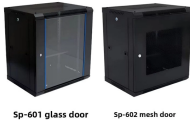

Streamline cable management with our cable trays and fittings. Browse our selection for reliable, durable options tailored to your project requirements.

Mesh door/glass door optional

5p-601 glass door 5p-602 mesh door

No other cable tray or cable bus manufacturer can match the experience, engineering proficiency or manufacturing capabilities of MP Husky. Our team of knowledgeable and experienced engineers ...