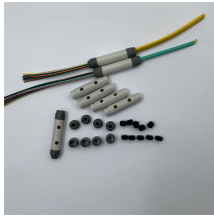

Mechanical and Electrical Piping Cable Trays

Mechanical and Electrical Piping Cable Trays

From heavy power cable pathways on oil drilling platforms to data center cabling, explore the cable tray that's strong yet easy to install. Fast installation with dependable support.

As a less-expensive alternative to conduit, a stronger alternative than wire basket, and superior to generic tray, Snap Track saves on labor and reduces total installed costs.

Streamline cable management with our cable trays and fittings. Browse our selection for reliable, durable options tailored to your project requirements.

Heavy duty cable trays and cable ladders are manufactured from pre-galvanized, electro-galvanized, or hot-dipped galvanized sheet metal, designed to meet ideal environmental working conditions for ...