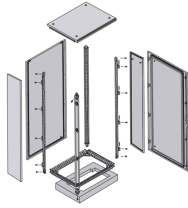

Metal Cable Tray Purchase Process

Choose from our selection of cable trays, including over 850 products in a wide range of styles and sizes. Same and Next Day Delivery.