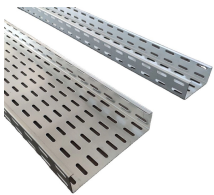

## Metal Grid Cable Tray

## Metal Grid Cable Tray

Grid Cable Trays are metal structures designed to support and organize cables. Made from steel or aluminum, they allow proper airflow and easy access for maintenance.

Wire mesh cable trays are open, grid-like systems used to support and organize cables in data centers, industrial settings, and commercial buildings. Their design allows for superior airflow and easy cable ...

What is a Grid Cable Tray? Grid cable tray is a structured cable management system composed of metal mesh panels (usually made of aluminum alloy, stainless steel, or carbon steel) and supporting ...

12 inch wide by 10 inch long wire mesh tray cover eliminates dirt and dust build up on cables field fabricates on site to fit changes in levels Provides physical protection for cables Use built in tabs for ...

WireRun ® Cable Trays can be installed either in a ceiling, in a raised floor or along a wall with brackets, and are easily altered to make turns to complete the path. Made of electro zinc-plated galvanized ...