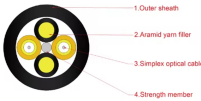

Description Fiber optic splice closures are one of the most important types of equipment for user access points, and junction box fiber optic splice cases are used to protect and distribute data between two ...