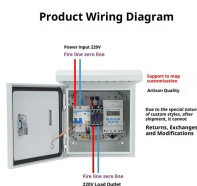

Search and integrate Autodesk Revit models of medium and low voltage electrical equipment into your design project and optimize building construction easily.

Unique box wrapper profile developed using latest technologies and simulation software ensures the strongest resistance to high crushing forces. This profile helps in preventing the twisting of the box ...