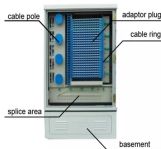

When the bottom box is embedded with concrete and poured on site, the bottom box needs to be supported up and down, left and right to prevent the bottom box from deformation.

Miniature circuit breaker distribution boxes are widely used in residential, commercial, and industrial buildings for electrical distribution and protection. Here are the key advantages:

This simple breaker box is intended to use inputs from a single 120V AC source (such as an inverter/charger) at 30A and contains three (3) 20A branch circuit breaker outputs.

Designed for MINI® fuses and circuit breakers and 4-pin and 5-pin relays, the HWB18 Hard-Wired Waterproof Power Distribution Box is ideal for accessory circuits or the main unit on small vehicles.

Discover mini breaker boxes with IP65 waterproof ABS enclosures & junction box design. Ideal for indoor electrical distribution. CE certified.

Features & Benefits 20A CIRCUIT BREAKER ON BOTH ENDS PROTECTS THE UNIT FROM OVERCURRENT 125/250V 30A inlet, L14-30P, Twist-to-lock (4) 125V 20A duplex receptacles, ...