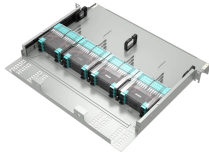

Mini circuit breaker distribution box model

Mini circuit breaker distribution box model

With System pro M compact® ABB offers an extra-wide and complete range of miniature circuit breakers to cover most applications and markets. Our products are compliant to worldwide product standards ...

When the bottom box is embedded with concrete and poured on site, the bottom box needs to be supported up and down, left and right to prevent the bottom box from deformation.

Miniature circuit breaker distribution boxes are widely used in residential, commercial, and industrial buildings for electrical distribution and protection. Here are the key advantages:

This simple breaker box is intended to use inputs from a single 120V AC source (such as an inverter/charger) at 30A and contains three (3) 20A branch circuit breaker outputs.

Designed for MINI® fuses and circuit breakers and 4-pin and 5-pin relays, the HWB18 Hard-Wired Waterproof Power Distribution Box is ideal for accessory circuits or the main unit on small vehicles.

Discover mini breaker boxes with IP65 waterproof ABS enclosures & junction box design. Ideal for indoor electrical distribution. CE certified.

Features & Benefits 20A CIRCUIT BREAKER ON BOTH ENDS PROTECTS THE UNIT FROM OVERCURRENT 125/250V 30A inlet, L14-30P, Twist-to-lock (4) 125V 20A duplex receptacles, ...