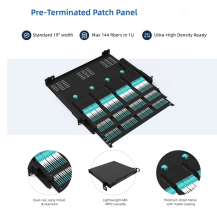

## Mobile Stainless Steel Three-Level Distribution Box

## Mobile Stainless Steel Three-Level Distribution Box

The Stainless Steel Distribution Box is a rugged and versatile enclosure that is ideal for a wide variety of applications. It is constructed from high-quality stainless steel, which is resistant to corrosion, impact, ...

Stainless steel distribution box is a rugged and versatile enclosure that is ideal for a wide variety of applications. It's constructed from high-quality stainless steel, ...

Great to work with missy, will place our batch order at this factory.

Here are the main strengths of the RP Electronics team.

Atex control stations, explosion protected control units and distribution boxes made stainless steel maritime grade AISI 316L or AISI 304L. Atex Delvalle provides a custom build facility for Hazardous ...