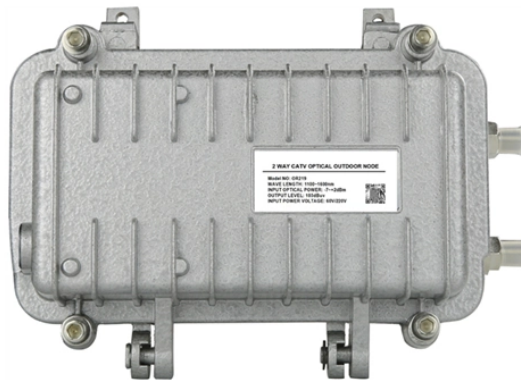

## Mobile distribution boxes and low-voltage boxes

## Mobile distribution boxes and low-voltage boxes

Streamline your home wiring and media setup with low voltage panel boxes. Browse enclosures designed for easy installation and cooling of enclosed equipment.

1 KVA Portable Power Distribution Spiderbox - 230V to 24V 1-Phase - (2) 332R6W Outlets, 10" 12/3 SOOW Cord w/ 316P6W Plug, Powder Coated Steel, NEMA 3R \$12495.08

Offer an essential addition to your home by choosing this Legrand Wiremold Black 2-Gang Outdoor Ground Box Low Voltage Box Assembly for Communication and A/V.

It also includes a 3/4" plywood backboard for easy mounting of low-voltage utility equipment. The BN14155W-UL is UL listed (UL1863) and designed to NEMA 3R Specifications.

Eaton's complete line of heavy duty portable and temporary power devices are built tough to deliver safe, reliable power for the most demanding commercial, industrial, and hazardous area applications.