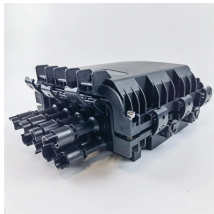

1 KVA Portable Power Distribution Spiderbox - 230V to 24V 1-Phase - (2) 332R6W Outlets, 10" 12/3 SOOW Cord w/ 316P6W Plug, Powder Coated Steel, NEMA 3R \$12495.08

Offer an essential addition to your home by choosing this Legrand Wiremold Black 2-Gang Outdoor Ground Box Low Voltage Box Assembly for Communication and A/V.

Offer an essential addition to your home by choosing this Legrand Wiremold Black 2-Gang Outdoor Ground Box Low Voltage Box Assembly for Communication and A/V.

Our extensive portfolio encompasses a wide range of products from service entrance equipment to panel boards, ensuring seamless power distribution throughout your facilities.

It also includes a 3/4" plywood backboard for easy mounting of low-voltage utility equipment. The BN14155W-UL is UL listed (UL1863) and designed to NEMA 3R Specifications.

Eaton's complete line of heavy duty portable and temporary power devices are built tough to deliver safe, reliable power for the most demanding commercial, industrial, and hazardous area applications.