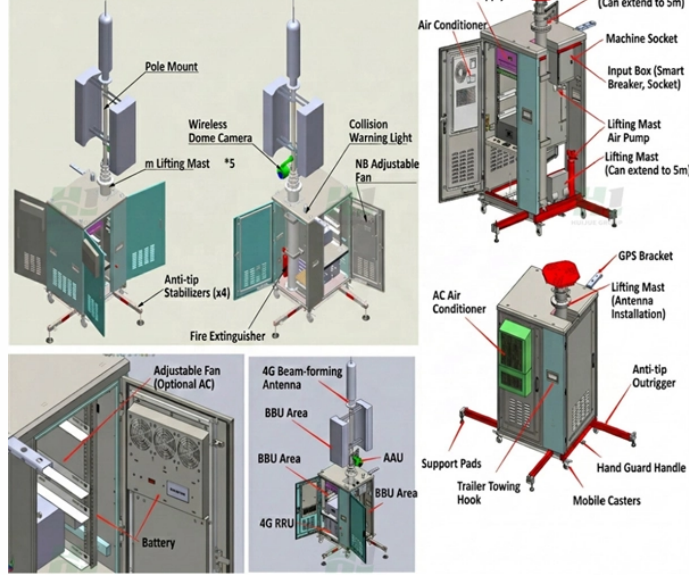

## Mobile power distribution box frame

## Mobile power distribution box frame

Temporary power distribution boxes and carts serve as hubs to connect electrical loads and have multiple outlets to distribute power. Also called power spider boxes, they provide temporary power for ...

Porta-Safe® will take your specifications and develop a robust and rugged custom designed power distribution unit (PDU) to fit your specific needs and requirements for temporary and portable jobsite ...

When temporary or portable power is needed, a robust power distribution box keeps tools running and events uninterrupted. This guide showcases five top contenders designed for ...

Power Distribution Units in metal frames from INDU-ELECTRIC offer maximum stability and durability for demanding environments. Whether used in industrial settings, on construction sites, or at large ...