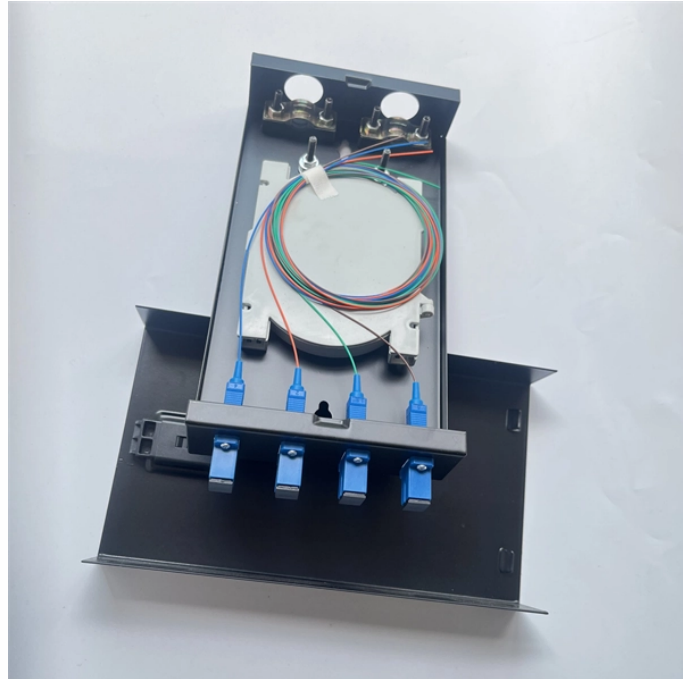

Mobile power distribution box with cable reel

Mobile power distribution box with cable reel

Eliminate the problems associated with power cords lying on the floor where they can become tangled, damaged, or act as a tripping hazard for personnel. Lind offers a variety of automatic and manual ...

One Size Portable Power Supply Box — Electrical Circuit Breaker. Need help?

Indoors and out, underfoot and overhead, portable power products from Woodhead are safe and dependable sources for temporary power distribution in virtually any environment. The industrial ...

APPLICATION: Construction Sites, Data Centers, Entertainment/Concerts, Ship building, Ship Repair and anywhere you need temporary portable power distribution. Walther can design, build, test, and ...

Cable reels with Receptacle Boxes are designed to supply mobile power where it is needed. They are standard on some models of 1200 Series reels. They can also be wired to 1400 Series PowerReels ...

Trystar Portable Power Distribution delivers rugged, reliable solutions for safely managing and distributing electrical power in temporary, jobsite, event, and industrial applications.

Lex Products offers a full range of portable power distribution boxes and units, specifically engineered for indoor and outdoor use for the entertainment, industrial and military industries.