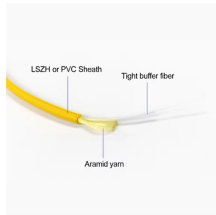

## Moldova Ic Yin-Yang type optical attenuator

## Moldova Ic Yin-Yang type optical attenuator

FS 5dB LC/UPC fixed optical attenuators with leading attenuating fibers make ...

LC UPC Fiber Optical Attenuator(LC\_UPC Yin Yang 1dB) Fiber Optic Attenuator is one kind of optical passive device which is used to debug the performance of the optical power in the optical ...

Yin And Yang Type Fiber Optic Fixed Attenuator is one end of the connector type and the other end of the adapter type, and the attenuation value is an ...

Jumping attenuator used in radar anti-interference: It is a variable attenuator with a sudden change in attenuation. It does not introduce attenuation normally, but suddenly increases attenuation when ...

FS 5dB LC/UPC fixed optical attenuators with leading attenuating fibers make sure consistent and stable fiber attenuation for long haul transmission all the time.

LC-LC UPC Male/Female fixed attenuator for singlemode applications to prevent over saturating an optical receiver when the optical power is too high. Using an attenuator ensures low bit error rates ...