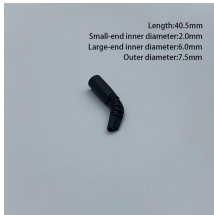

It is UL listed for residential and commercial power distribution. This load center is built with a plated, aluminum bus bar that is tested and is compatible with Square D Homeline circuit breakers.