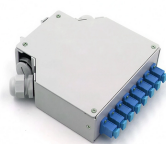

Outdoor enclosure with 100 mm transport base/plinth and rain canopy with projections on all sides. Side panels, rear panel and door fully double-walled on the outside, the entire TS8 frame is available for ...