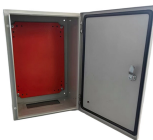

Monitoring box network cabinet power distribution box complete set

Monitoring box network cabinet power distribution box complete se

Find top-rated network monitoring boxes with IP65 protection, remote access, and customization. Compare prices, MOQs, and supplier reliability. Click to explore verified options for 2026 projects.

Provide robust, reliable power to rack and cabinet equipment with Leviton Power Distribution Units (PDUs). Choose from a variety of horizontal and vertical rack-mounted units. Basic and surge ...

Full solutions include Power Distribution & PDUs, Heat Containment Systems and Cable Management and Pathways options designed to maximize cable density and protection, while simplifying moves, ...

The Energy Box allows power and environmental data to be monitored and displayed at the rack or remotely for easy viewing and maintenance. The Energy Box is a standalone unit with Over IP ...

This cabinet integrates components such as circuit breakers, transformers, and monitoring devices to safely and reliably manage power distribution across different loads.

Complete sets of distribution boxes, distribution panels, control panels, control boxes, power supply cabinets, electrical cabinets, etc.

Discover structured media enclosures and server cabinets for home and business networking needs. Available in multiple configurations.