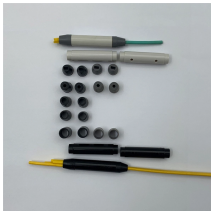

MTP® cable, a cost-effective alternative to time consuming field termination, is designed for high density fiber patching in data centers which need space saving and reduce cable management problems.