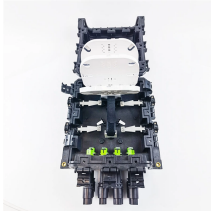

High-performance MPO-MPO 12 core Type B multimode fiber optic jumper. Ideal for 10G, 40G, 100G optical modules. Durable 25M cable for efficient data transmission