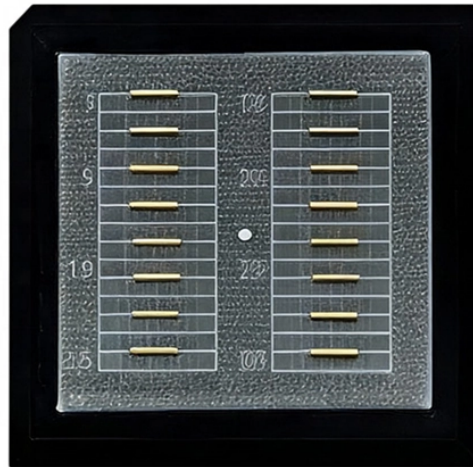

Mpo12-core multimode jumper

Mpo12-core multimode jumper

High-performance MTP/MPO fiber optic jumper cables for high-density data center applications. Multi-fiber connectivity solutions for 40G/100G networks.

Customized MPO-12 Jumper, 8-144F, OM4, 0.35dB MPO jumper, a cost-effective alternative to time-consuming field termination, is designed for high-density fiber patching in data centers which need ...

This 12-fiber MPO to MPO OM3 Multimode fiber optic cable supports high-speed backbone solutions, including 40G QSFP+, 100G QSFP28, 200G QSFP56, and 400G VR4. MPO is an optical fiber ...

We can make fiber optic patch cords for singlemode jumpers & multimode jumpers and assemblies at any length. We normally have a 1-2 day turn around for "custom" orders

The MPO/MTP jumper offers a cost-efficient solution to the labor-intensive process of field termination, making it ideal for high-density fiber patching in data centers where space conservation and cable ...

An MPO (Multi-fiber Push On) fiber jumper is a high-density fiber optic transmission jumper composed of a connector and an optical cable. The MPO connector is one of the MT series connectors and is a ...