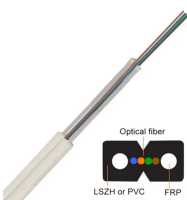

An introduction to MPO/MTP® jumper, harness, and trunk cables, explaining their differences and applications in data center and AI network.