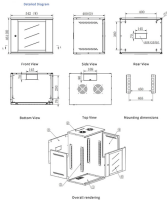

Fiber Optic Patch Cord In this category, you will find various duplex and simplex LC/SC/FC/ST/Uniboot LC/MDC fiber optic patchcords, which are used to connect network devices such as switches, ...