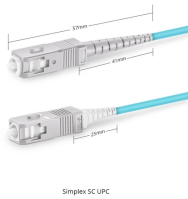

Multimode fiber optic terminal box SC-P beige

Multimode fiber optic terminal box SC-P beige

Fiber optic terminal box to be wall mounted. It allows managing up to 24 SC Simplex connector format couplers. It is a beige plastic casing. Easy access to the interior as it has 4 fixing screws, on the ...

These robust 1U sliding patch panels are designed to house all current available adapters like ST, FC, SC, LC, MTRJ and E-2000 for Multimode and Single-mode applications.

CommScope wall boxes offer efficient fiber connectivity. Easy installation, versatile sizes, and superior cable management.

Sc Multimode Beige Pre-Assembled Fiber Optic Connector, Find Details and Price about Fiber Optic Terminal Connector from Sc Multimode Beige Pre-Assembled Fiber Optic Connector - Shenzhen ...

Available for both 12-fiber and 24-fiber configurations, they fit into fiber optic enclosures and provide a reliable, organized solution for on-site fiber optic terminating.

Description This SC pigtail is a multimode cable with high-grade SC UPC fiber optic connector on one end, another end unterminated. It can configure single mode fiber as well for the specific application. ...