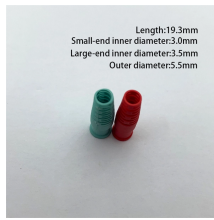

Multimode fiber optic terminal box SC-P beige

Multimode fiber optic terminal box SC-P beige

Fiber optic terminal box to be wall mounted. It allows managing up to 24 SC Simplex connector format couplers. It is a beige plastic casing. Easy access to the interior as it has 4 fixing screws, on the ...

These robust 1U sliding patch panels are designed to house all current available adapters like ST, FC, SC, LC, MTRJ and E-2000 for Multimode and Single-mode applications.

CommScope wall boxes offer efficient fiber connectivity. Easy installation, versatile sizes, and superior cable management.