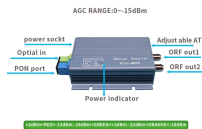

Multimode fiber optic terminal box SC-P beige

Multimode fiber optic terminal box SC-P beige

Fiber optic terminal box to be wall mounted. It allows managing up to 24 SC Simplex connector format couplers. It is a beige plastic casing. Easy access to the interior as it has 4 fixing screws, on the ...

These robust 1U sliding patch panels are designed to house all current available adapters like ST, FC, SC, LC, MTRJ and E-2000 for Multimode and Single-mode applications.

CommScope wall boxes offer efficient fiber connectivity. Easy installation, versatile sizes, and superior cable management.