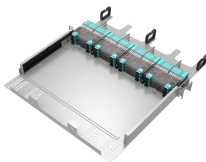

## Multimode lc fiber coupler

We've got you covered with 10-gig duplex multimode LC adapters, 10-gig SC to SC options, or even quad adapters to increase your fiber optic throughput. We can provide any custom couplers including ...

LC-LC Duplex Female-Female Fiber Coupler. This can be used for either multimode or singlemode applications.

LC-LC Duplex Female-Female Fiber Coupler. This can ...

Find many great new & used options and get the best deals for 25Pcs LC/UPC OM4 Keystone Jack Duplex Multi Mode Fiber Optic Insert Coupler Aqua at the best online prices at eBay! Free shipping ...

LC KEYSTONE COUPLER: LC to LC Coupler features a compact design with removable Keystone Jack; Join two LC fiber cables or extend fiber connectivity in a network setup; Ideal for keystone ...

Mouser offers inventory, pricing, & datasheets for Multimode Duplex LC Connectors Fiber Optic Connectors.

LC adapters uses ceramic sleeve to connect between two LC fiber Optic cables. Adapters can lock the connectors and get low insertion loss to transmission optical signal.

This LC Duplex Multimode OM1 62.5/125 Fiber Optic Coupler / Adapter is designed to couple together two duplex Multimode OM1 LC patch cables. This fiber optic coupler / adapter provides precise ...