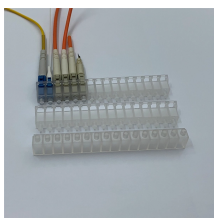

## Multimode lc fiber coupler

We've got you covered with 10-gig duplex multimode LC adapters, 10-gig SC to SC options, or even quad adapters to increase your fiber optic throughput. We can provide any custom couplers including ...

LC-LC Duplex Female-Female Fiber Coupler. This can be used for either multimode or singlemode applications.

LC-LC Duplex Female-Female Fiber Coupler. This can ...

Find many great new & used options and get the best deals for 25Pcs LC/UPC OM4 Keystone Jack Duplex Multi Mode Fiber Optic Insert Coupler Aqua at the best online prices at eBay! Free shipping ...

LC KEYSTONE COUPLER: LC to LC Coupler features a compact design with removable Keystone Jack; Join two LC fiber cables or extend fiber connectivity in a network setup; Ideal for keystone ...

Mouser offers inventory, pricing, & datasheets for Multimode Duplex LC Connectors Fiber Optic Connectors.