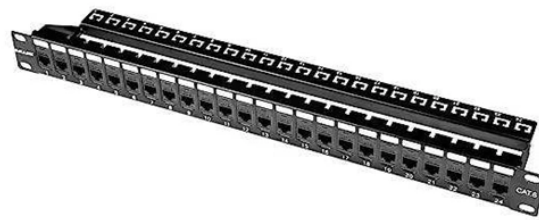

# Myanmar Fiber Optic Distribution Box 8 Cores

## Myanmar Fiber Optic Distribution Box 8 Cores

8 core optical fiber distribution box is used for the fusion splicing, splitting, wiring transmission and other functions of the optical transmission terminal. It can effectively terminate, protect and manage the ...

Ideal for last mile FTTH deployments, this versatile 8 core fiber distribution box is perfectly suited for small-scale installations in apartments, residential, or commercial buildings, enhancing floor ...