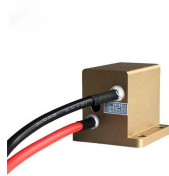

Built on a ceramic sleeve with a titanium ferrule insert and patented Active Core Alignment (ACA) technology, these connectors ensure ultra-precise core centering—delivering typical insertion loss ...

Single-mode coupling for both PC and APC connections are equipped with Zirconia ceramic split sleeves to ensure best alignment and high performance also under temperature extremes and rough ...

FASTConnect® connectors are compatible with 250 µm and 900 µm optical fibers, as well as 900 µm, 2 mm and 3 mm cordage. All primary fiber types are supported, and each connector is color coded per ...

Discover everything you need to know about SC/APC fiber optic connectors in our comprehensive guide. Learn about their applications, benefits, and how to ensure optimal network ...

Versatile Compatibility: Suitable for use with various fibre optic cable types and sizes. Precise Alignment: Specialised guides ensure precise core alignment for optimal signal transmission. Each selected ...