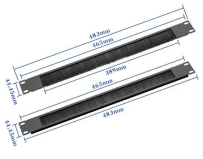

Available connectors are LC, SC, or ST with PC, UPC, and APC polish types. Single Mode 9/125 (OS2) fiber optic cables are used for single mode applications intended to run long distances due to the low ...

Built on a ceramic sleeve with a titanium ferrule insert and patented Active Core Alignment (ACA) technology, these connectors ensure ultra-precise core centering—delivering typical insertion loss ...

Single-mode coupling for both PC and APC connections are equipped with Zirconia ceramic split sleeves to ensure best alignment and high performance also under temperature extremes and rough ...

FASTConnect® connectors are compatible with 250 µm and 900 µm optical fibers, as well as 900 µm, 2 mm and 3 mm cordage. All primary fiber types are supported, and each connector is color coded per ...