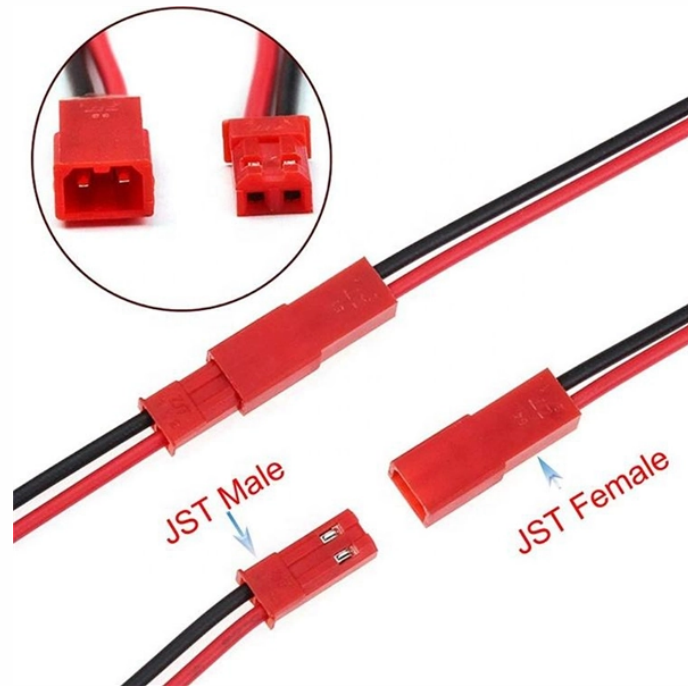

## Need for temporary power distribution boxes

## Need for temporary power distribution boxes

Learn how CEE socket distribution boxes, IP-rated outdoor electrical enclosures, emergency stop buttons, elevated stands, and structured wiring reduce water ingress, cable ...

Get the power you need with Southwire's high-quality temporary power distribution boxes.

These electrical spider boxes are built with rugged enclosures to withstand harsh conditions and feature multiple outlets for efficient power distribution. Easy to transport and set up, our spider boxes meet ...

Power Distribution Box, NEMA 3R Enclosure with Roll Cage Handles. Includes: (1) 50 Amp, 125/250 Volt AC, Locking, California Style CS63 Power Inlet and Feed Thru (1) 30 Amp, 250 Volt AC NEMA ...

Temporary power distribution equipment supports safe power access for construction sites, events, and temporary setups. Check availability for reliable power solutions.