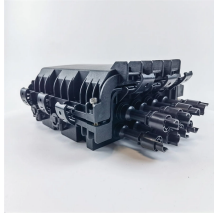

Need for temporary power distribution boxes

Learn how CEE socket distribution boxes, IP-rated outdoor electrical enclosures, emergency stop buttons, elevated stands, and structured wiring reduce water ingress, cable ...