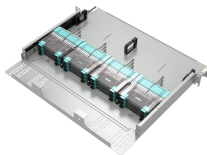

The Cudy GS1024L is a professional 24-Port Gigabit Ethernet Switch designed for versatile networking in Nepal. Unlike standard switches, it features a physical DIP ...