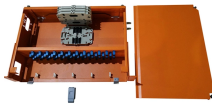

Lisha 20A 1w Switch with Ind. 1M GG SKU: 7008 219 in stock Rs 664 Inc VAT Add to cart

Nepal - Shop for Best Online at Daraz .np Wide Variety of modular switches. Great Prices, Even Better Service.

Explore a range of electrical switch options be it Modular switch or Semi modular switch now available for you at Asem Lights, Kathmandu, Nepal.