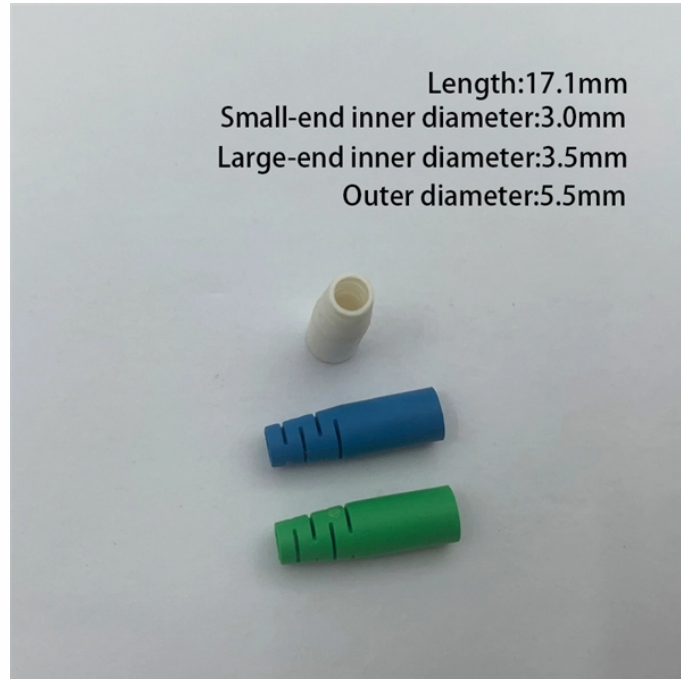

Network Rack Equipment Structure Diagram

Network Rack Equipment Structure Diagram

Creating a rack diagram can help you plan and organize your equipment in an optimal fashion. SmartDraw has a number of rack drawings and elevations included that you can easily edit and ...

Plan, organize, and document a rack of network equipment with a rack elevation diagram.

We offer a rich set of standard rack diagram symbols that supports the representation of any rack structure. You can create rack diagrams with symbols like racks, servers, routers, switches, hubs, ...