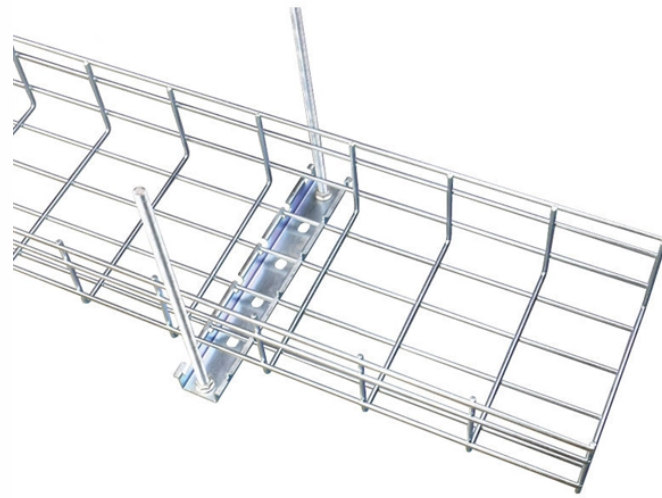

## Network Server Rack STP

## Network Server Rack STP

Stack multiple cubes in any direction for larger frames! This network rack is carefully designed to be precisely 6Ux6Ux6U in all dimensions; each side of the Cube can fit 5U of standard ...

Fully rated for 10 Gbps Ethernet data transfer speeds, this low-profile patch panel manages and organizes the cabling in your high-density network. No 110 punchdown termination is required. Just ...

The PATCHBOX is the state-of-the-art network cabling system that replaces conventional patch cords and vertical and horizontal cable management. Providing the exact length of networking cables ...