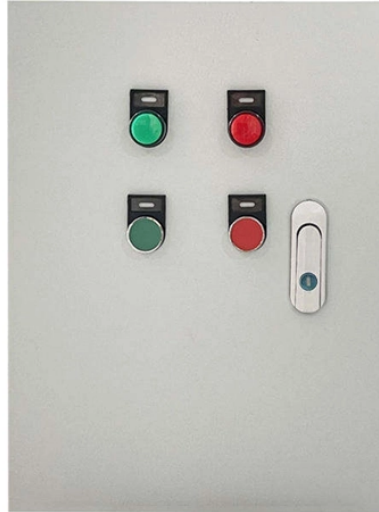

Network patch panel installation case

Network patch panel installation case

Browse our range of patch panels designed for seamless cable management in server racks, enhancing organization and connectivity.

In each case, the patch panel has a number of RJ45 connectors on the front-facing side of the panel, and on the rear, color-coded IDC termination blocks. The best patch panels will also ...

Looking for a reliable and cost-effective network patch panel? Our partners'' sell Cat 6 patch panels, ethernet patch panels and 48 port patch panels.