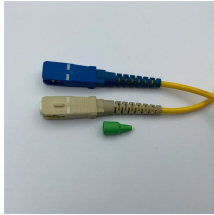

Patch Panels at Office Depot & OfficeMax. Shop today online, in store or buy online and pick up in stores.

We carry a wide range of patch panel wall mounts that are compatible Cat5 and Cat6 ethernet cables and boast an excellent range of port options. Whether you need a 16- or 48-port patch panel, we're ...

AMPCOM patch panels offer high-density copper & fiber termination for data centers, offices, and AV systems. Modular design, shielded ports, and easy installation for reliable signal routing.