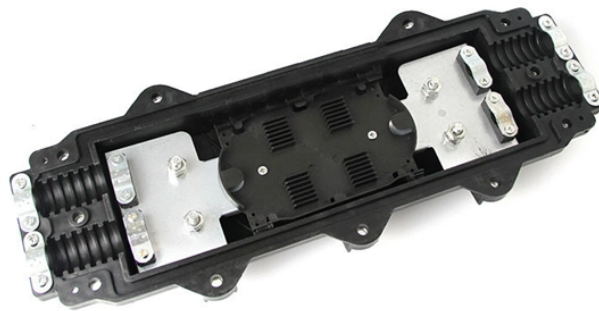

Network patch panels and cable management racks

Network patch panels and cable management racks

Wall Mount Racks and Brackets Rack and Cabinet Shelves Horizontal Cable Management Vertical Cable Management Rack Filler Panels Rack Mount Power Strips & Surge Protectors Screws, Cage ...

The Cable Matters 24-Port Cat6 Ethernet Patch Panel delivers 10 Gbps performance across 24 ports in a compact 1U form factor. You'll mount it in standard 19-inch racks or on walls, ...

AMPCOM patch panels offer high-density copper & fiber termination for data centers, offices, and AV systems. Modular design, shielded ports, and easy installation for reliable signal routing.

The patchbox.one was designed with the user in mind - for IT engineers by an IT engineer - to keep network racks organized. It is an all-in-one cable management solution consisting of 24 retractable ...

Browse our range of patch panels designed for seamless cable management in server racks, enhancing organization and connectivity.

Patch panel cable management products including brush panels and finger ducts for organization.