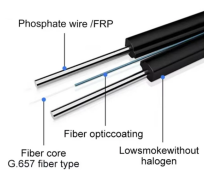

Rack mount patch panels for server racks & cabinets by SysRacks! High-quality, network patch panels with cable management. 30-day returns & fast USA shipping!