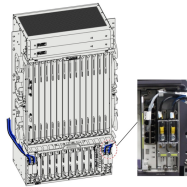

Plan and design your network or IT setup with our free online rack diagram tool. Create complex server layouts with ready-made templates, a rich symbol library, and more to improve your workflow.

With Microsoft Visio, you can quickly build a rack diagram from equipment shapes that conform to industry-standard measurements. The shapes are designed to fit together precisely, and their ...

It provides a clear overview of the physical layout of the rack, including the placement and positioning of servers, switches, storage devices, and other networking equipment. The rack elevation diagram is ...