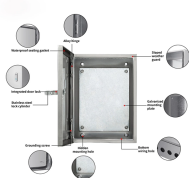

We have a full range of FDG Cable Containment Products in stock and ready to deliver. The FDG Cable Support Range offers a wide range of Cable Basket, Cable Tray and Cable Ladder, made from a ...