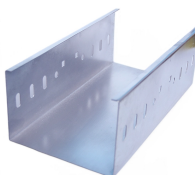

The outdoor battery enclosure is a housing, cabinet, or box that can be used outdoor and specifically designed to store or isolate the battery and all its accessories from the external environment.