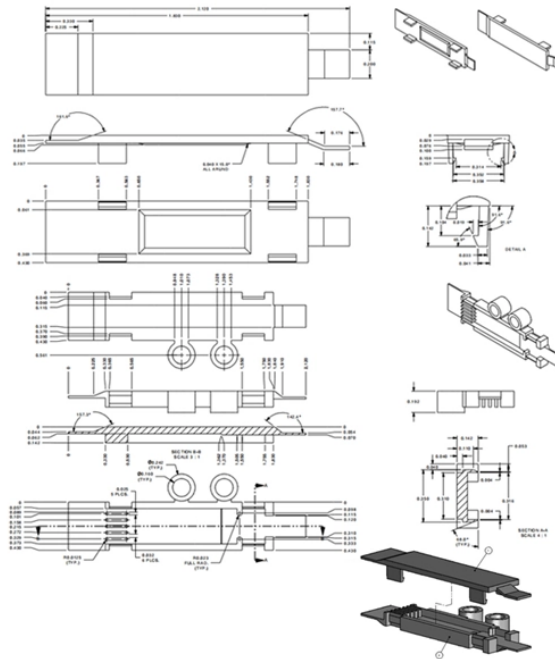

Nordic Industrial-Grade Switch Power Supply Manufacturer