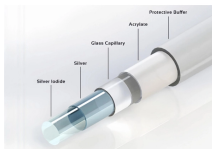

High-performance MPO cable solutions and adapters from Molex ensure fast, reliable data transmission with superior connectivity for high-density network applications.

Originally introduced for use with multi-fiber ribbon cable, MPO connectors feature a linear array of fibers in a single ferrule. They are defined as an array connector with more than 2 fibers; they are available ...

An authoritative architectural guide to MPO breakout cables, evaluating insertion loss, polarity compliance, and high-density routing for 2026 networks.

From single mode to multimode, and specialized cables like armored and hermetically sealed options, learn how each type of fiber optic cable is designed to meet specific performance and installation ...

Compact, high-density, and standardized, MPO brings order to chaos by consolidating many fibers into a single plug. Whether you're supporting parallel optics like 100G SR4 or densifying ...

Master MTP MPO cables with our complete guide. Learn connector types, polarity (A/B/C), keying positions, and applications for 100G-400G networks.