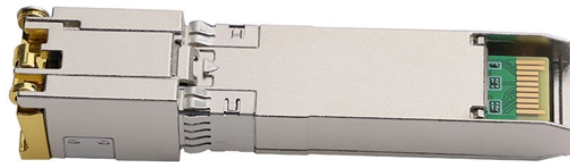

North Africa Fiber Optic Patch Cord Recommendations

North Africa Fiber Optic Patch Cord Recommendations

Star Computer Limited fiber optic patch cords are manufactured strictly according to international standard. We adopt high quality raw materials and we use on-site manufacturing equipment.

The Fibre Optic Patch Cord is a fibre optic cable capped at either end with connectors that allow it to be rapidly and conveniently connected to an optical switch or other telecommunication equipment.

The parameters of common fiber patch cables such as fiber cable mode and connector types are the key elements that matter a lot. If your cabling environment is rather demanding, the special fiber patch ...

Discover premium Fibre Optic Patch Cords for fast and reliable connectivity. Perfect for all your networking needs!

Our expertise lies in the supply, manufacture, and repair of Drop cable assemblies, Standard & Ruggedised patch cords, pigtails, breakout and custom-made fibre cable assemblies.