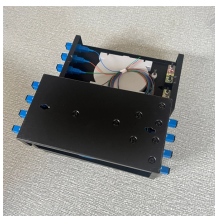

Our expertise lies in the supply, manufacture, and repair of Drop cable assemblies, Standard & Ruggedised patch cords, pigtails, breakout and custom-made fibre cable assemblies.