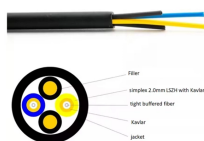

The contents of this manual are subject to revision without notice due to continued progress in information and communications technology (ICT) methodology, design, and manufacturing.