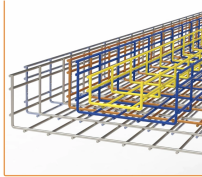

NORTH meaning: 1. the direction that goes towards the part of the earth above the equator, opposite to the south.... Learn more.

NoRTH appeals to a variety of guests seeking a casual, hip and upbeat venue with deliciously affordable fare. For those seeking venues for private parties, business meetings or special occasions, NoRTH ...