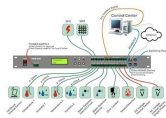

Rack mural 19" OUTDOOR IP55 16U 600mm color GRIS Los armarios murales de exterior IP55 de 483 mm (19") han sido fabricadas para aplicaciones industriales. Se basan en la clase de protección ...