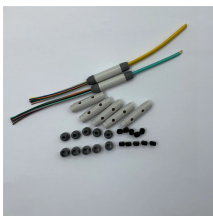

Not belonging to fiber optic cable junction boxes

Not belonging to fiber optic cable junction boxes

Compare fiber terminal box vs junction box in functions, applications, and installation. Learn which suits FTTH fiber vs electrical wiring.

Discover the key differences between fiber terminal boxes and junction boxes to choose the right solution for your network setup.

FDBs are specifically designed to safeguard delicate fiber optic connections from environmental and physical damage. By protecting splices, connectors, and cables from dust, moisture, UV exposure, ...

A fiber optic junction box, also known as a fiber optic distribution box or termination box, is a protective enclosure that ...

In this kind of fiber cabinet, the backbone fiber optic cable usually does not connect to optical splitters. And the core of the backbone fiber optic cable is connected to distribution optical ...

A fiber optic junction box, also known as a fiber optic distribution box or termination box, is a protective enclosure that facilitates the connection and management of fiber optic cables.

Fiber splice locations with reflections are not acceptable and will be rejected. This does not include connectors used during testing, jumpers at panels, or patch panel ports.