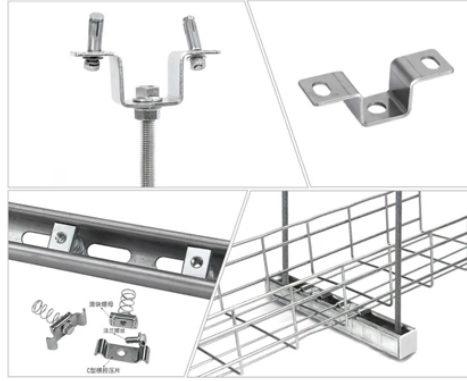

ODF frame fiber optic line installation diagram

ODF frame fiber optic line installation diagram

Follow all of the local safety regulations that are applicable at the installation site and that may or may not be mentioned in this document. This installation procedure provides general guidance and ...

You'll need an ODF rack, some installation tools such as a Wrench, sleeve, and screwdriver, fiber optic cleaning supplies such as alcohol wipes and non-woven fabrics, patch cord ...

General This instruction describes the installation of the Fiber Distribution Frame (FDF) manufactured by Corning Optical Communications. To order accessories that are purchased separately, contact ...