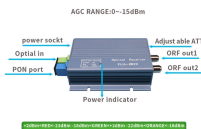

An Optical Distribution Frame (ODF) is a dedicated unit designed to organize, terminate, and interconnect fiber optic cables. It brings together fiber ...