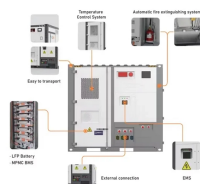

Explore the structure, functions, and technical advantages of fiber patch panels (ODF) and high-density MPO distribution systems. Learn how modular design supports modern FTTH and ...