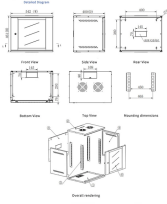

Versatile OTDR with customizable dynamic ranges, wavelength ...