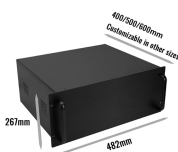

What is a Distribution Box? A distribution box, or DB box, is a circuit breaker enclosure. It is a vital part and central hub of any electrical system. The hub distributes electrical power from a ...