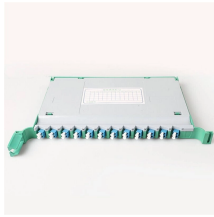

## One set of circuit distribution box

Your electrical meter box, mounted onto your outdoor main breaker panel or inside a wall, collaborates with the load center to safely distribute the correct amount of electricity to every room and outlet in ...

These temporary power distribution boxes feature 1, 3 or 4 adjustable circuit breakers, with a range of amperage and voltage ratings. The Load Master<sup>®</sup> Series portable power distribution racks are ...