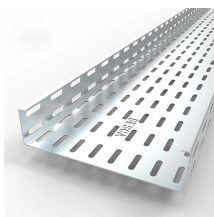

Explore cable tray systems and accessories for organized, accessible cable routing in commercial and industrial environments.

Protect cables from dust, debris, and accidental contact with durable, easy-to-install covers designed to fit seamlessly over tray sections. Ideal for straight cable runs, flat trays offer a clean, open design that ...

So, whether specifying a major new project, or simply refurbishing existing facilities, choose ABB cable tray to deliver the most effective, reliable and long lasting support for your cabling needs.

Hubbell's NEXTFRAME® Ladder Tray is the effective and widely used cable runway that supports and delivers bundles of cable between cabinets, racks, and closets, along walls, and suspended from ...

The cable management tray mounts discreetly under all Steelcase worksurfaces, fixed or height-adjustable. Use with Steelcase Powerstrip Plus to add convenient USB-C, USB A+C and standard ...

The KwikRail cable tray system is ideal for commercial and data center cable management for 12A and 12B load classes. Its innovative design and accessories allow installers to easily and quickly modify ...