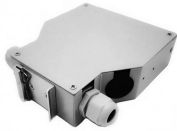

Hubbell's NEXTFRAME® Ladder Tray is the effective and widely used cable runway that supports and delivers bundles of cable between cabinets, racks, and closets, along walls, and suspended from ...